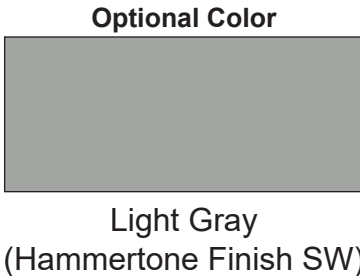

UNIT VENTILATOR COLOR GUIDE

**APPLICABLE TO MODEL SERIES:
CMD, CMP, CMS, SMG & SMW
UVV & UVD
VFV, VFF, VCV, & VCF
ZFV, ZFF, ZCV, & ZCF**

Notes:

1. Every effort has been made to ensure the above colors are an accurate representation of the final product paint finish. It is possible that the printing process may cause slight variations in the actual color or shade. If you have any questions, please consult the factory.
2. Metal paint chip samples are available to order in Breeze via "Accessory by Item Code". See item codes and their corresponding colors below:
 - FP 78443 - Beige (Hammertone Finish) Paint Chip Sample
 - FP 78444 - Sky White (Hammertone Finish) Paint Chip Sample
 - FP 78445 - Light Gray (Smooth Finish) Paint Chip Sample (see Note 3)
 - FP 78446 - Light Gray (Hammertone Finish SW) Paint Chip Sample
3. The Light Gray (Smooth Finish) paint color is being discontinued and will no longer be available for order after October 1st, 2024.