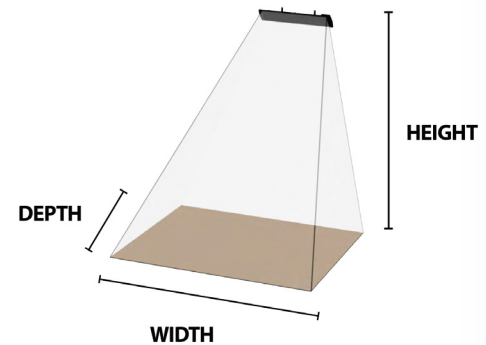

MES Models

Model Number	Power	Volts	Amps	BTUs	Dimensions	
					Product Length (in)	Product Width (in)
MES15A01	1500	120	12.5	5115	32.5	6.8
MES32A11	3200	208	15.4	10912	66	6.8
MES32A12	3200	240	13.3	10912	66	6.8

Heating Coverage Patterns

Model	Width	Depth	Height
MES15A01	8' (2.4m)	6' (1.8m)	8' (2.4m)
MES32A11	9' (2.7m)	7' (2.1m)	8' (2.4m)
MES32A12	9' (2.7m)	7' (2.1m)	8' (2.4m)

This heater is intended for moderate climates. Heater coverage areas will be reduced in highly exposed areas. Contact dealer for specifying support.