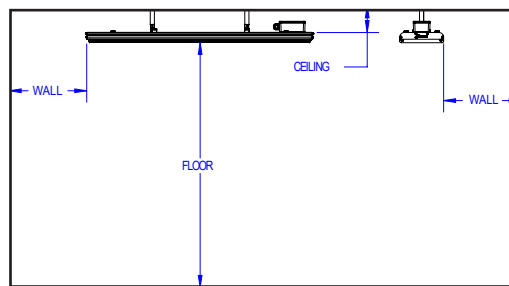

Clearances and Mounting Options

Model Number	Floor (USA)	Floor (Canada)	Ceiling (Wall Mount)	Ceiling (Ceiling Mount)	End	Side	Mounting Option
MES15A01	67" (2.0m)	8' (2.4m)	8" (203mm)	4" (102mm)	18" (457mm)	18" (457mm)	Wall or Ceiling
MES32A11	67" (2.0m)	8' (2.4m)	8" (203mm)	4" (102mm)	18" (457mm)	18" (457mm)	Wall or Ceiling
MES32A12	67" (2.0m)	8' (2.4m)	8" (203mm)	4" (102mm)	18" (457mm)	18" (457mm)	Wall or Ceiling

Wall Mounted Clearances

Always Maintain 6' front clearance to combustibles, keep combustibles away from the sides and rear.

Ceiling Mounted Clearances

Included Parts

Rotational Mounting Brackets

To learn more, visit www.modinehvac.com or call 800-828-HEAT