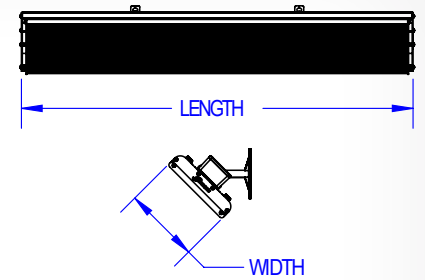

MES Models

Model Number	Power	Volts	Amps	BTUs	Dimensions	
					Product Length (in)	Product Width (in)
MES15A01	1500	120	12.5	5115	32.5	6.8
MES32A11	3200	208	15.4	10912	66	6.8
MES32A12	3200	240	13.3	10912	66	6.8