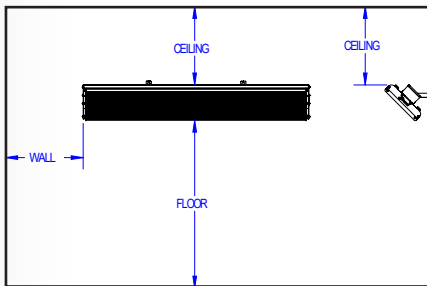

Wall Mounted Clearances

Always Maintain 6' front clearance to combustibles, keep combustibles away from the sides and rear.